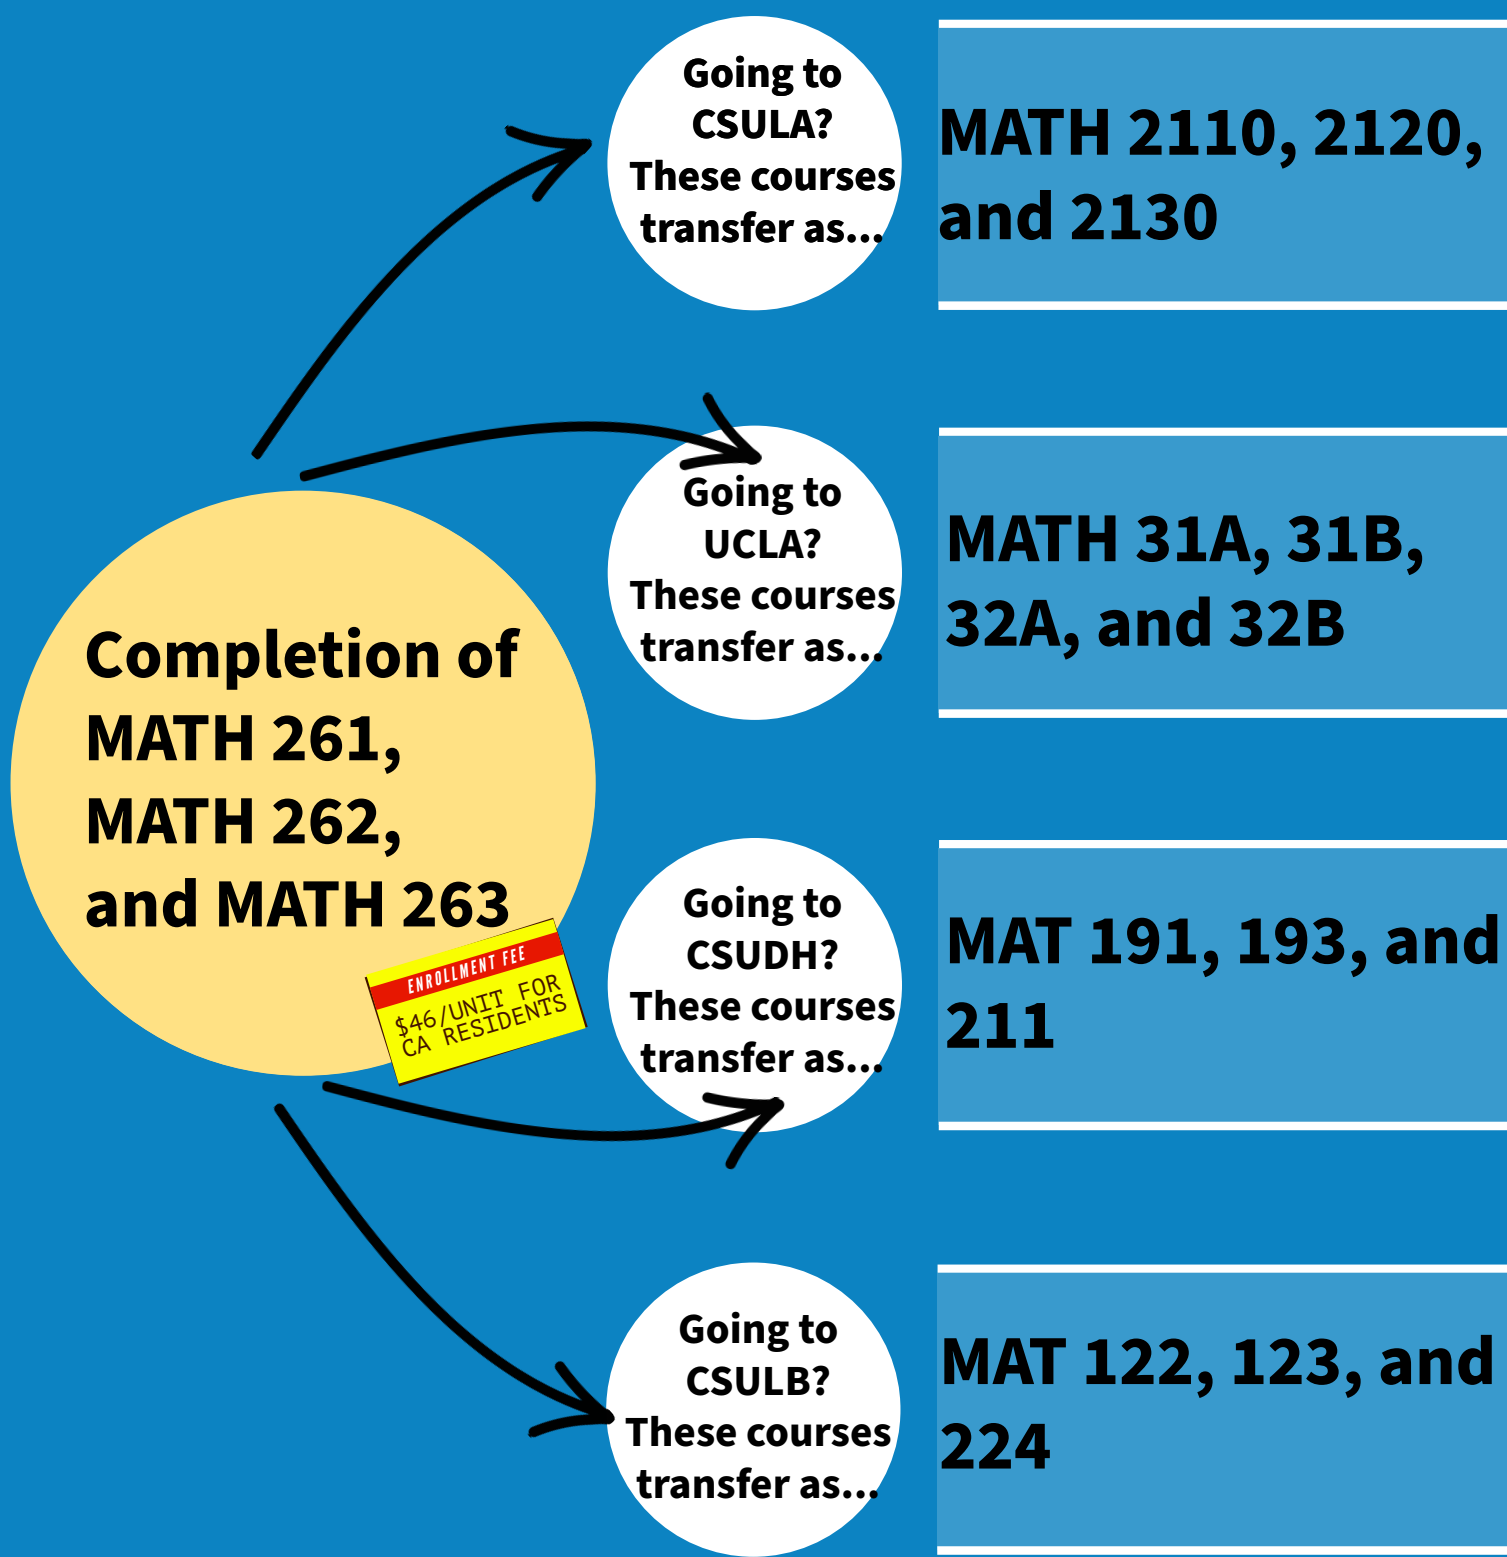

Where do Math Courses from West LA Transfer?

X Steps to Transfer Success K

- ✓ Identify your transfer major
- ✓ See a counselor
- ✓ Check ASSIST.org
- ✓ Succeed in your STEM Classes!

Looking for help with this step?

The STEM Success Center at West LA provides support to students in STEM classes wishing to transfer to 4-year institutions. Academic guidance, tutoring, laptop rentals, events, conference and research opportunities, and numerous other support services are provided for students. Visit us at WLAC.edu/academics/pathways/stem/STEM-Success-Center or scan the QR code to learn more!