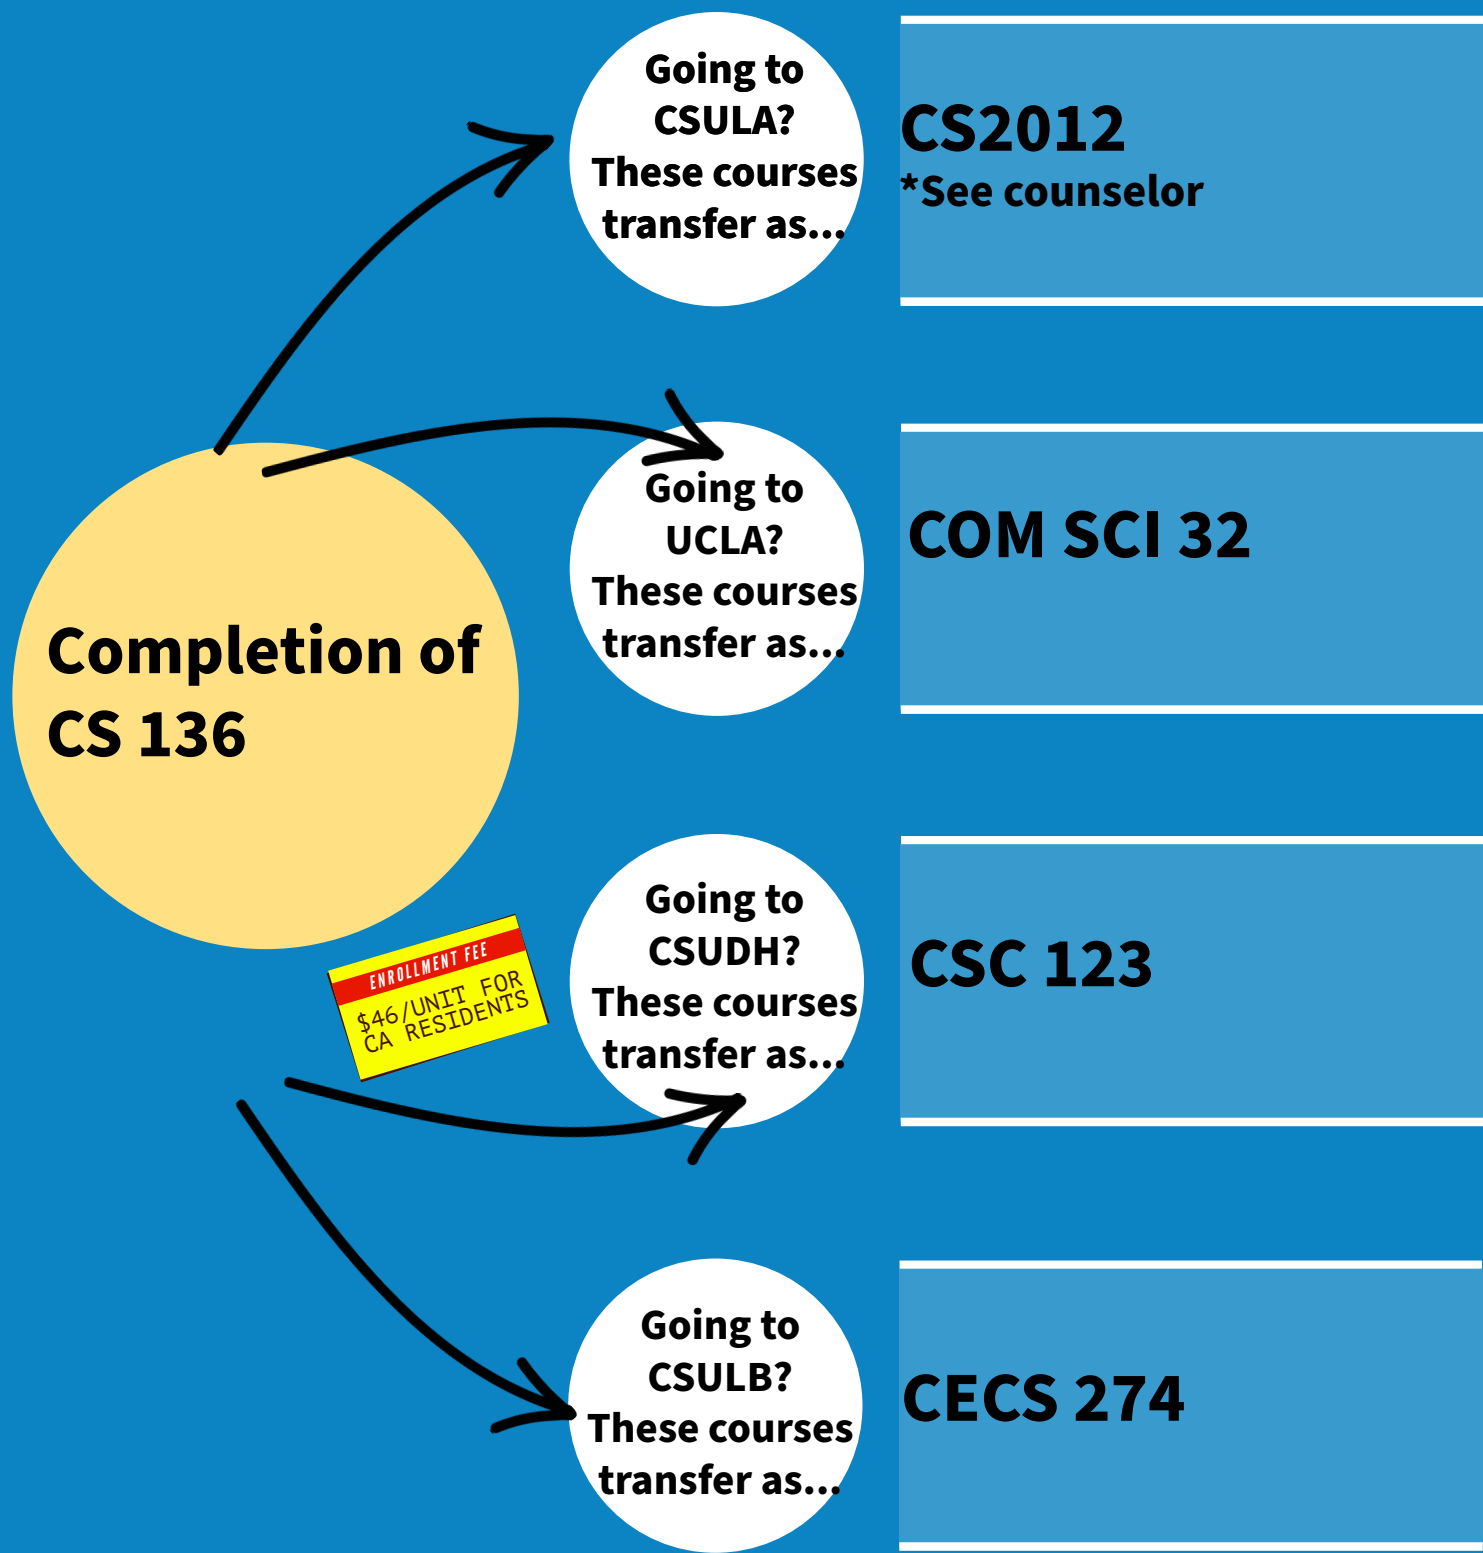

Where do CS Courses from West LA Transfer?

Steps to Transfer Success

- ✓ Identify your transfer major
- ✓ See a counselor
- ✓ Check ASSIST.org
- ✓ Succeed in your STEM Classes!

Looking for help with this step?

The STEM Success Center at West LA provides support to students in STEM classes wishing to transfer to 4-year institutions. Academic guidance, tutoring, laptop rentals, events, conference and research opportunities, and numerous other support services are provided for students. Visit us at WLAC.edu/academics/pathways/stem/STEM-Success-Center or scan the QR code to learn more!