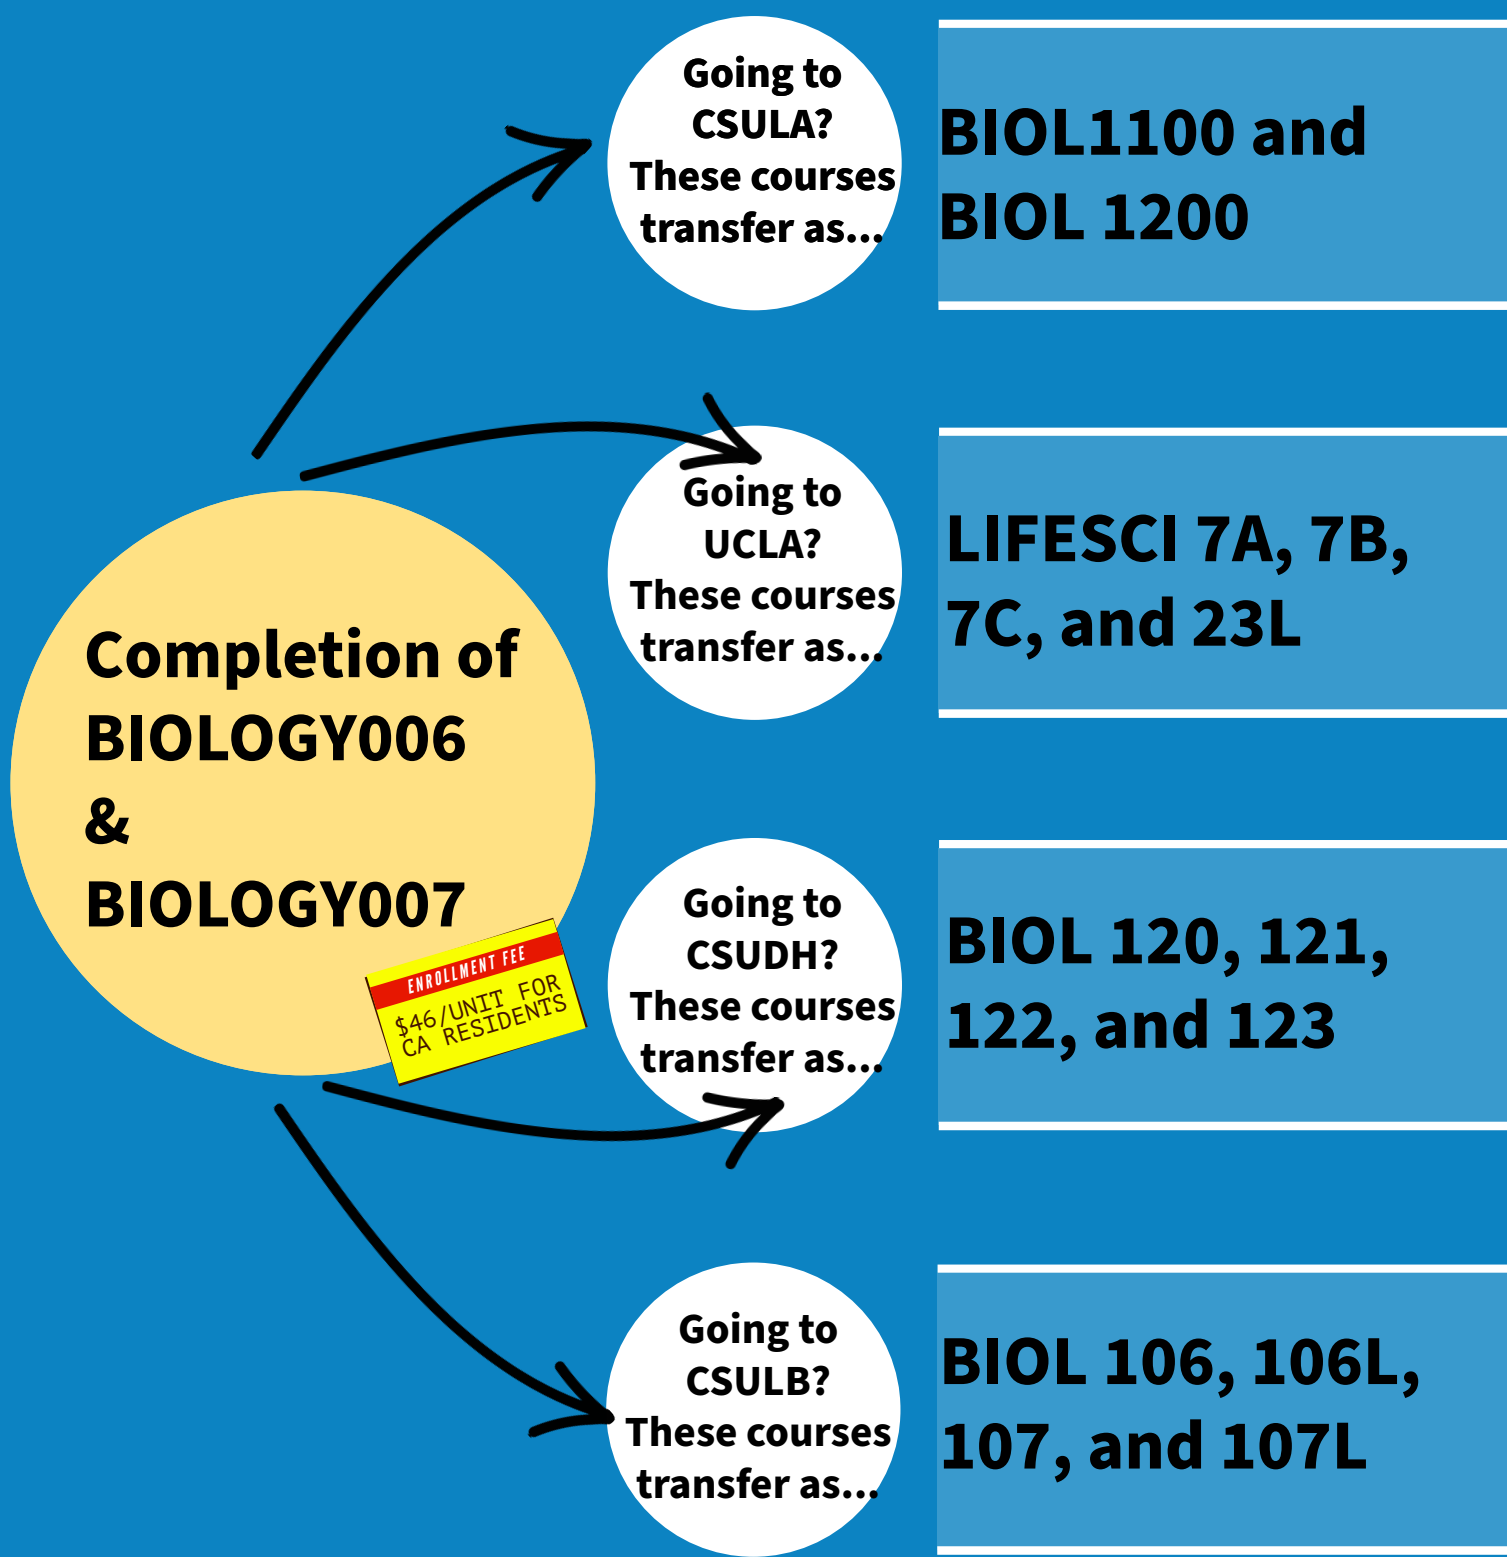

# Where do Biology Courses from West LA Transfer?

## X Steps to Transfer Success K

- ✓ Identify your transfer major
- ✓ See a counselor
- ✓ Check ASSIST.org
- ✓ Succeed in your STEM Classes!

### Looking for help with this step?

The STEM Success Center at West LA provides support to students in STEM classes wishing to transfer to 4-year institutions. Academic guidance, tutoring, laptop rentals, events, conference and research opportunities, and numerous other support services are provided for students. Visit us at [WLAC.edu/academics/pathways/stem/STEM-Success-Center](http://WLAC.edu/academics/pathways/stem/STEM-Success-Center) or scan the QR code to learn more!