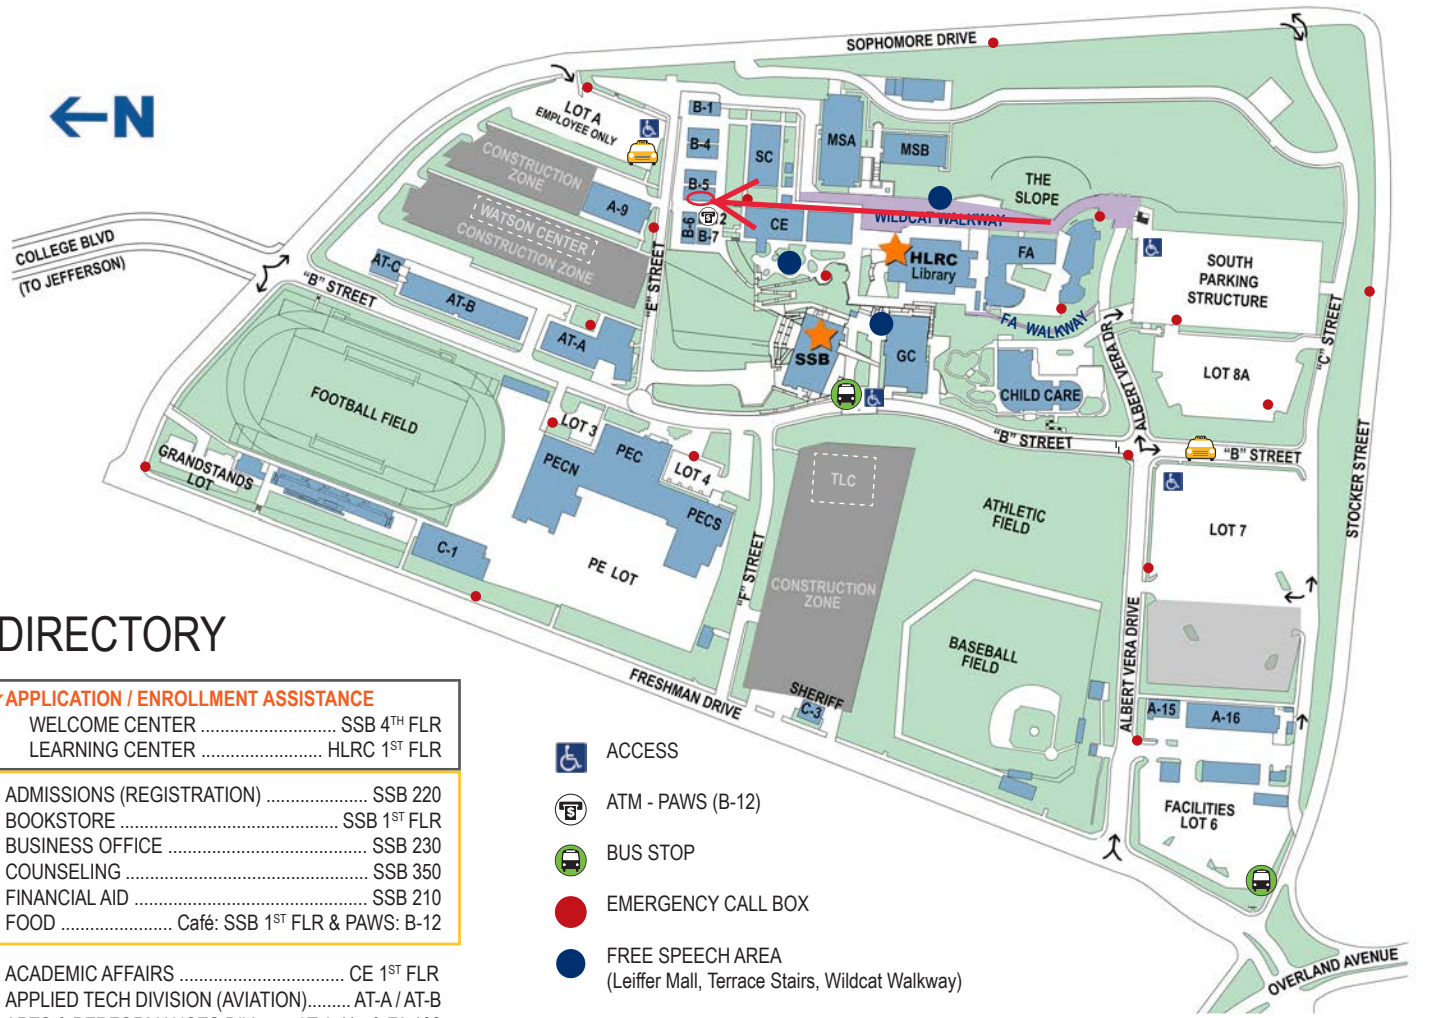

ATA / ATB

CE

FA

SSB

GC

MSA / MSB

PEC / N / S

DIRECTORY

★ APPLICATION / ENROLLMENT ASSISTANCE
 WELCOME CENTER SSB 4TH FLR
 LEARNING CENTER HLRC 1ST FLR

ADMISSIONS (REGISTRATION) SSB 220
 BOOKSTORE SSB 1ST FLR
 BUSINESS OFFICE SSB 230
 COUNSELING SSB 350
 FINANCIAL AID SSB 210
 FOOD Café: SSB 1ST FLR & PAWS: B-12

- ACCESS
- ATM - PAWS (B-12)
- BUS STOP
- EMERGENCY CALL BOX
- FREE SPEECH AREA (Leiffer Mall, Terrace Stairs, Wildcat Walkway)
- GENDER NEUTRAL BATHROOMS can be found in: SSB - 1st, 2nd & 3rd Floors; GC - 1st, 2nd, 3rd Floors; MSB - 1st & 2nd Floors
- LACTATION ROOM - HLRC Library, 3rd Floor (327A)
- TAXI, UBER, LYFT Pickup / Drop Off Zone

LIBRARY HLRC 2ND FLR
 MATHEMATICS DIVISION MSB 214
 MEN'S PE PECN
 SCIENCE DIVISION MSB 211
 SHERIFF'S OFFICE (POLICE) C-3 (IN LOT 5)
 SOCIAL SCIENCE DIVISION GC 380
 STUDENT SERVICES CE 1ST FLR
 TRANSFER CENTER SSB 340
 TUTORING CENTER HLRC 1ST FLR
 VETERANS CENTER FA 300
 WESTSIDE EXTENSION FA 202
 WOMEN'S PE PECS