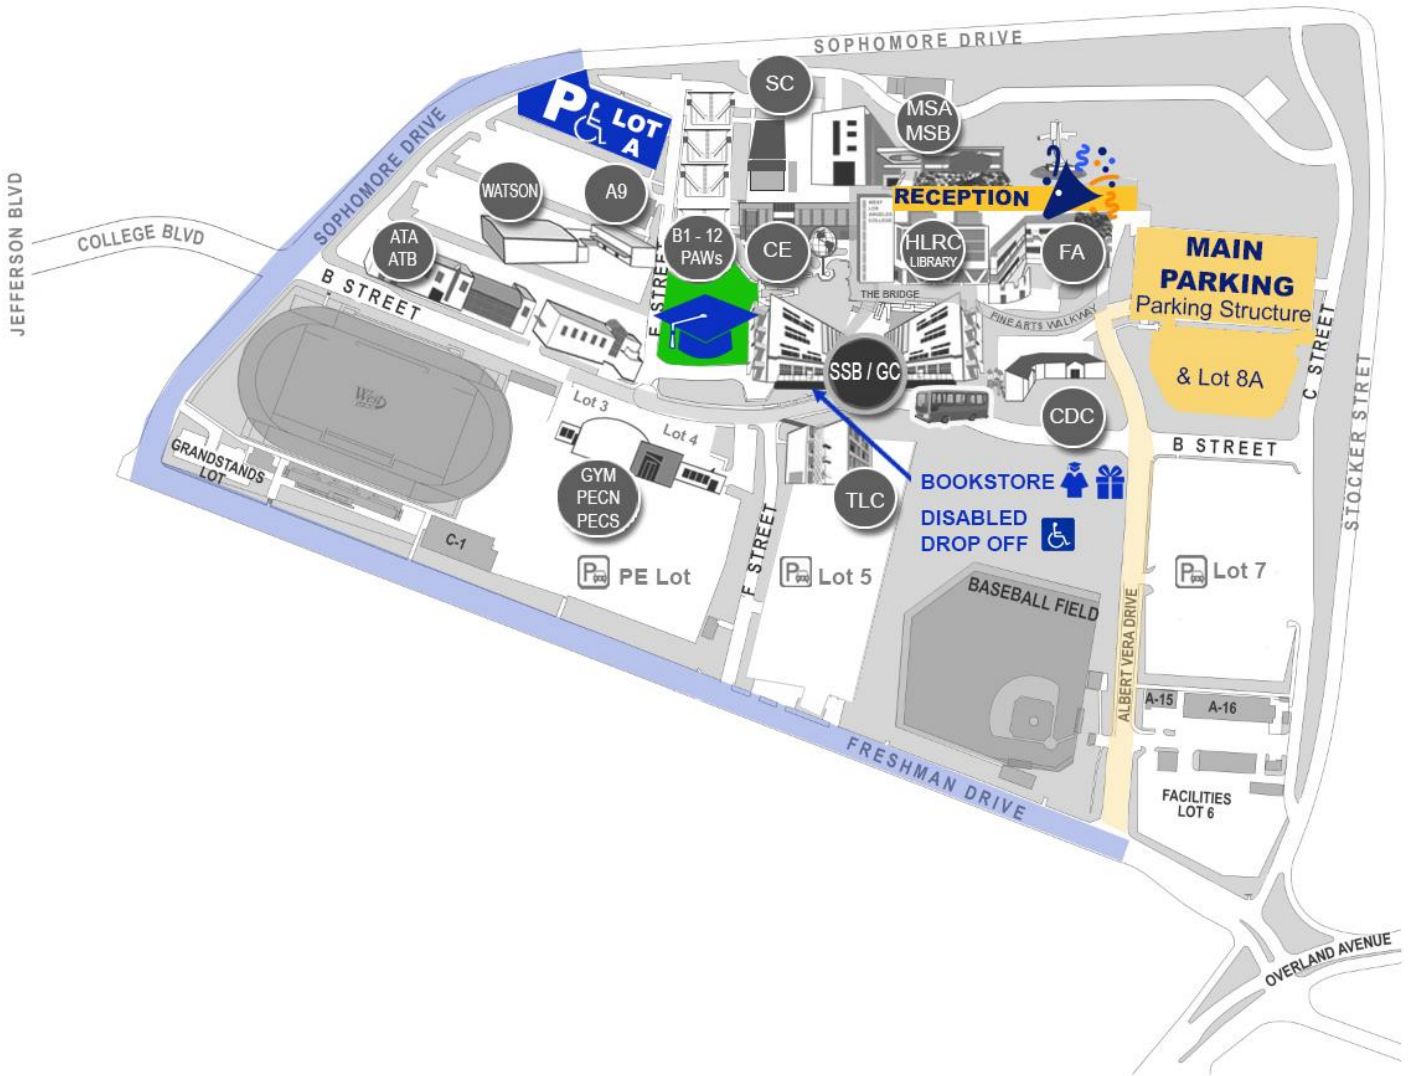

WEST LOS ANGELES COLLEGE COMMENCEMENT MAP

RECEPTION: Wildcat Walkway between the Library and MSA

GRAD LINE UP: Near the Library on Wildcat Walkway

CEREMONY: Commencement Lawn on the north side of SSB

PARKING: Main Parking in the Parking Structure and Lot 8A
Disabled Parking in Lot A

DISABLED

DROP OFF: At the bus stop in front of the SSB Courtyard

9000 Overland Avenue, Culver City, CA 90230