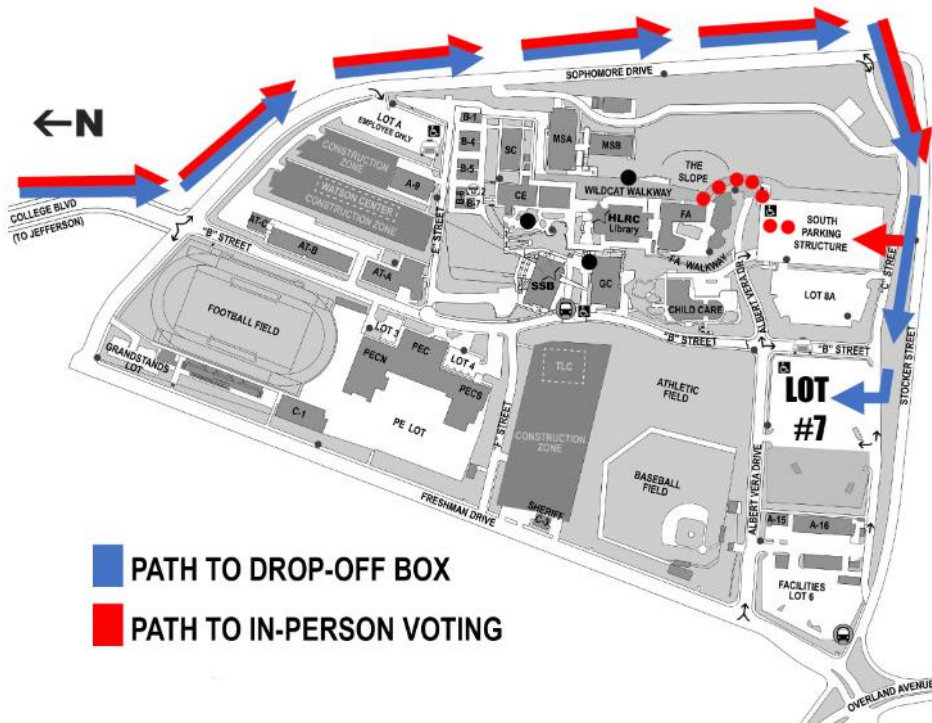

Directions: Enter campus from Jefferson. Take College Blvd to Sophomore. Turn left on Sophomore and right on “C” street which will take you to the back entrance of Parking Lot #7

To access the Box by car when the campus gates are closed, contact the College Sheriff at (310) 287-4315

You may walk on to campus from Overland or Jefferson at any time.

OCT 5 – OCT 24 CAMPUS VEHICLE GATES OPEN: Mon-Fri 6 am – 9 pm, Sat – 8 am-5 pm

OCT 25 – NOV 3 CAMPUS VEHICLE GATES OPEN: Mon-Fri 6 am – 9 pm, Sat/Sun – 8 am-5 pm

THE VOTE IN-PERSON CENTER is located on the first floor of the Fine Arts Building from Oct 24 – Nov 3, 2020.

Directions: Enter campus from Jefferson. Take College Blvd to Sophomore. Turn left on Sophomore and right on “C” street which will take you to the back entrance of the Parking Structure. There is a short walk on flat pavement from the 2nd floor of the Structure to the Fine Arts Building.

OCT 24 – NOV 2 10 am -7 pm Mon - Sun

NOV 3 9 am – 8 pm Tues

FIND OTHER NEARBY DROP-OFF BOXES AND IN-PERSON VOTING CENTERS AT locator.lavote.net