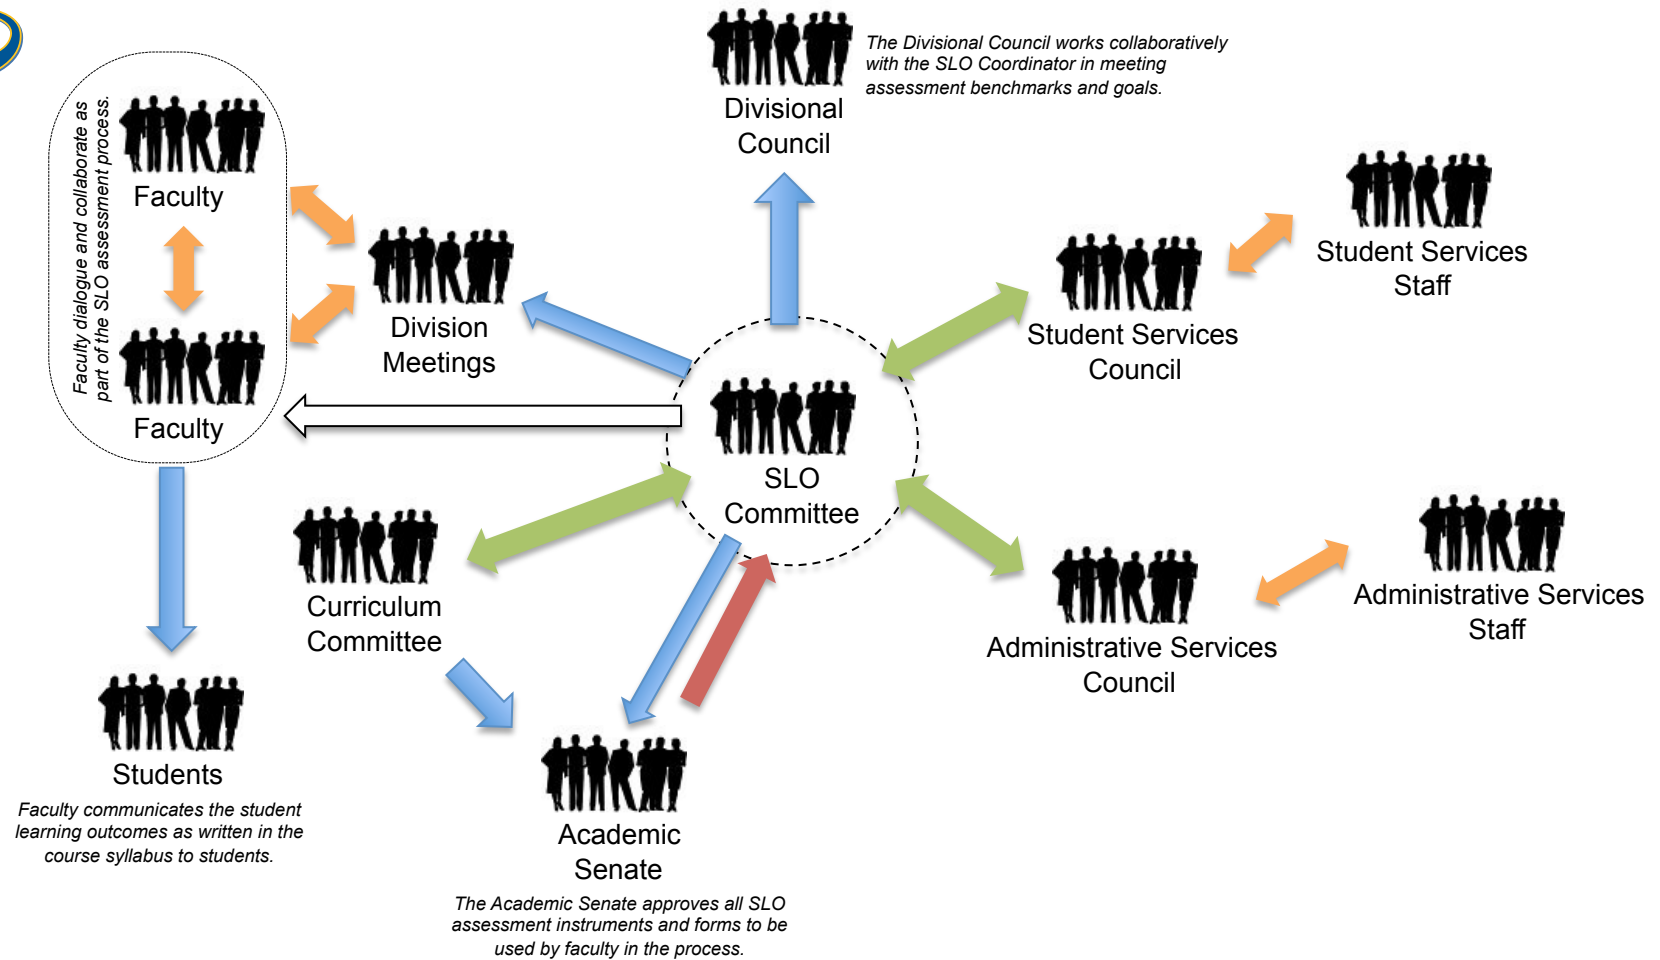

SLO Information Flow Infrastructure

SLO Committee | Curriculum Committee | Academic Senate

Key to Communications Symbols:

- Support/Training
- Information
- Approval
- Cooperative Planning
- Discussion of findings

Web-based Communications Channels:

west.edu/slo

Offering useful information to the campus community including history of SLOs, terminology, report, forms and other information.

west-slo.weebly.com

A step-by-step, online video tutorial site aimed towards faculty and providing guidance and clarity in completing the SLO assessment.