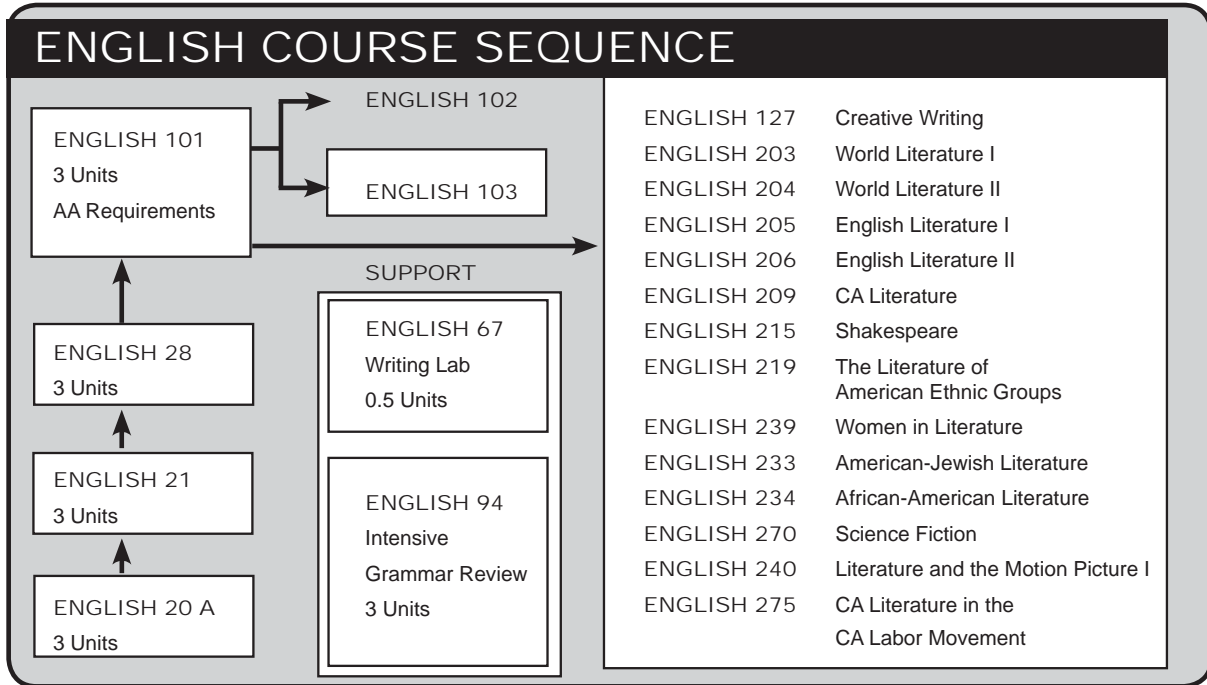

WEST LOS ANGELES COLLEGE English & Math Course Sequence

updated per Spring 2015 class schedule

ENGLISH AS A SECOND LANGUAGE(ESL) COURSE SEQUENCE

WLAC MATH SEQUENCE

Required for Associate's Degree

To earn a bachelor's degree at CSU, students must either pass a CSU math test at the Math 125 level or pass a math course beyond Math 125.

MATH ASSESSMENT available through the Matriculation Office in SSB, (310) 287-4462.
 NOTE: Prerequisites should have been completed within the past two years.
MATH 100 is a Math Workshop for all levels of Math.