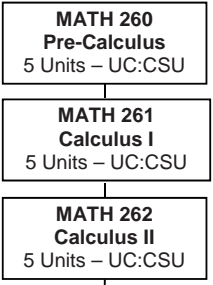

WEST LOS ANGELES COLLEGE English & Math Course Sequence

updated per Spring 2015 class schedule

ENGLISH AS A SECOND LANGUAGE(ESL) COURSE SEQUENCE

WLAC MATH SEQUENCE

Required for Associate's Degree

To earn a bachelor's degree at CSU, students must either pass a CSU math test at the Math 125 level or pass a math course beyond Math 125.