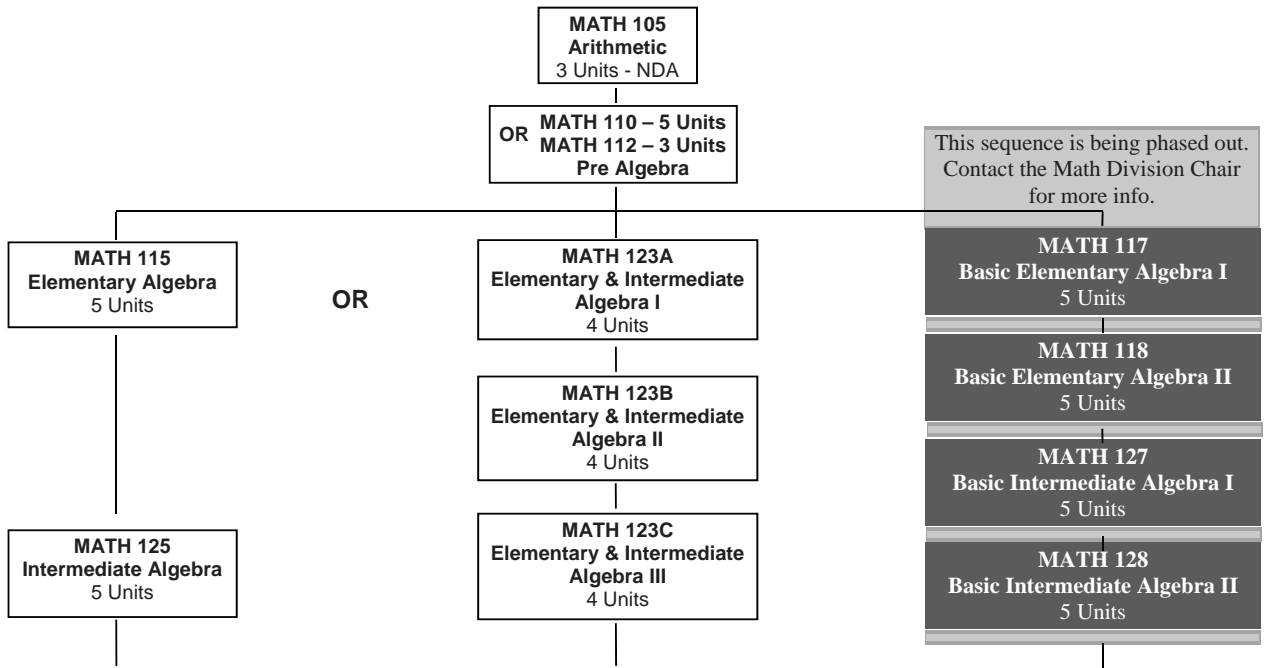

WEST LOS ANGELES COLLEGE English & Math Course Sequence

updated per Spring 2015 class schedule

ENGLISH AS A SECOND LANGUAGE(ESL) COURSE SEQUENCE

WLAC MATH SEQUENCE

Required for Associate's Degree

To earn a bachelor's degree at CSU, students must either pass a CSU math test at the Math 125 level or pass a math course beyond Math 125.

MATH ASSESSMENT available through the Matriculation Office in SSB, (310) 287-4462.
 NOTE: Prerequisites should have been completed within the past two years.
MATH 100 is a Math Workshop for all levels of Math.