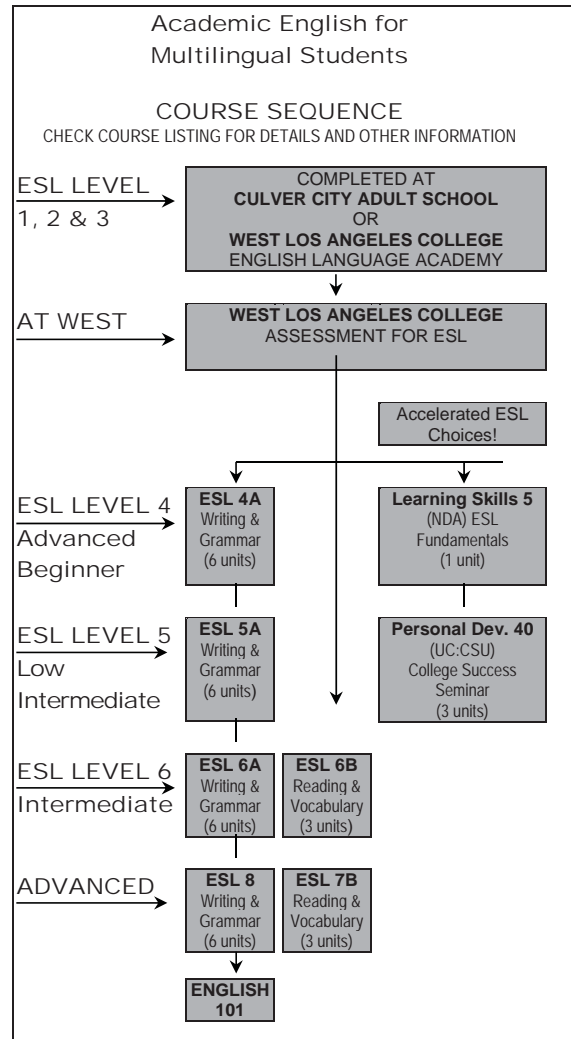

WEST LOS ANGELES COLLEGE English & Math Course Sequence

updated per Spring 2015 class schedule

ENGLISH AS A SECOND LANGUAGE(ESL) COURSE SEQUENCE

WLAC MATH SEQUENCE

Required for Associate's Degree

To earn a bachelor's degree at CSU, students must either pass a CSU math test at the Math 125 level or pass a math course beyond Math 125.

MATH ASSESSMENT available through the Matriculation Office in SSB, (310) 287-4462.
 NOTE: Prerequisites should have been completed within the past two years.
MATH 100 is a Math Workshop for all levels of Math.