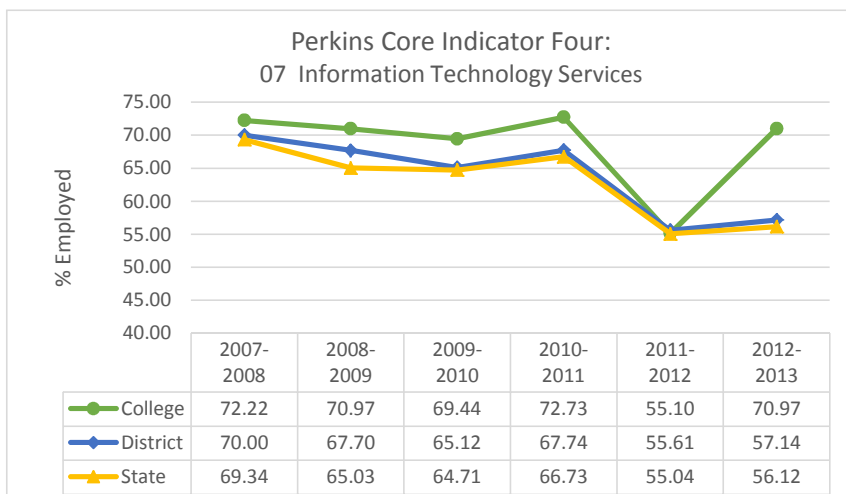

West Los Angeles College
Perkins Core Indicator Four: Employment Rate Comparison by 2-digit TOP Code

Source: https://misweb.cccco.edu/perkins/Core_Indicator_Reports/Core_PerformanceTrendReport_College.aspx
 Documentation: Perkins IV Core Indicator Cohort Definitions, Selection Methodology, and Report Specifications

West Los Angeles College
Perkins Core Indicator Four: Employment Rate Comparison by 2-digit TOP Code

West Los Angeles College
Perkins Core Indicator Four: Employment Rate Comparison by 2-digit TOP Code