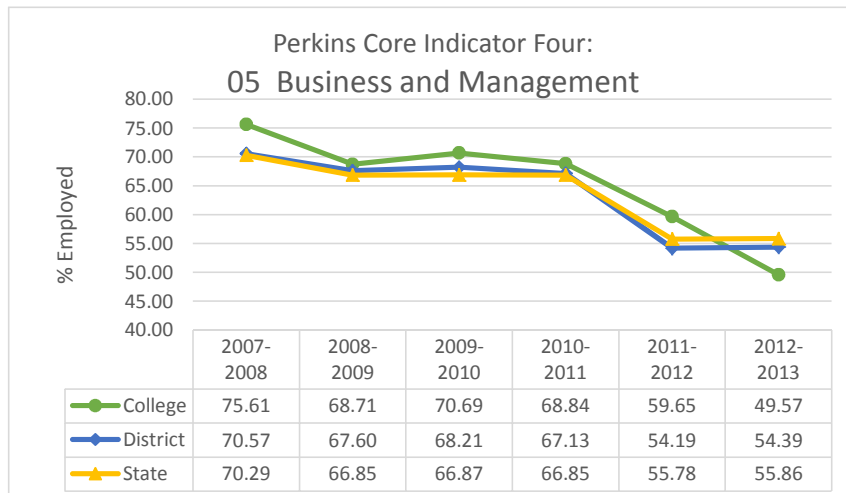

West Los Angeles College
Perkins Core Indicator Four: Employment Rate Comparison by 2-digit TOP Code

Source: https://misweb.cccco.edu/perkins/Core_Indicator_Reports/Core_PerformanceTrendReport_College.aspx
 Documentation: Perkins IV Core Indicator Cohort Definitions, Selection Methodology, and Report Specifications

West Los Angeles College
Perkins Core Indicator Four: Employment Rate Comparison by 2-digit TOP Code

West Los Angeles College
Perkins Core Indicator Four: Employment Rate Comparison by 2-digit TOP Code