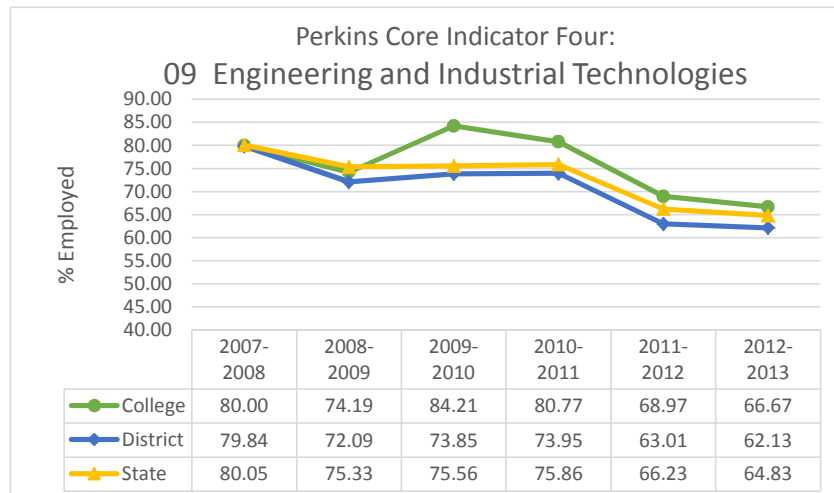

West Los Angeles College
Perkins Core Indicator Four: Employment Rate Comparison by 2-digit TOP Code

Source: https://misweb.cccco.edu/perkins/Core_Indicator_Reports/Core_PerformanceTrendReport_College.aspx
 Documentation: Perkins IV Core Indicator Cohort Definitions, Selection Methodology, and Report Specifications

West Los Angeles College
Perkins Core Indicator Four: Employment Rate Comparison by 2-digit TOP Code

West Los Angeles College
Perkins Core Indicator Four: Employment Rate Comparison by 2-digit TOP Code