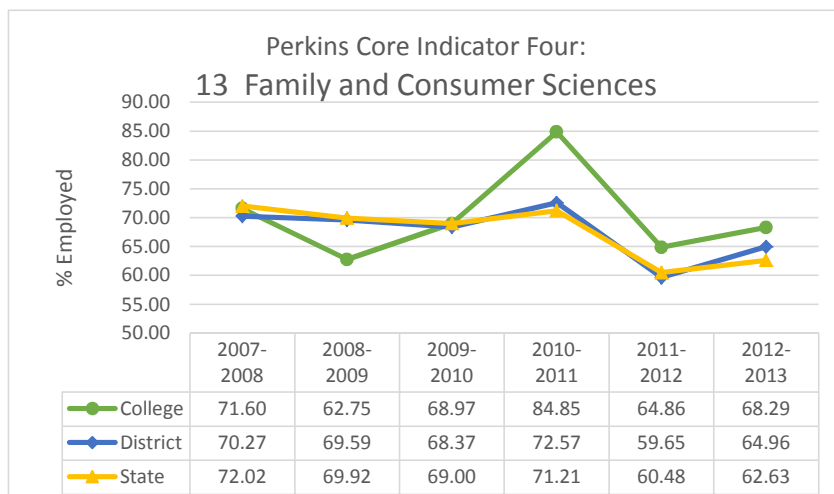

West Los Angeles College
Perkins Core Indicator Four: Employment Rate Comparison by 2-digit TOP Code

Source: https://misweb.cccco.edu/perkins/Core_Indicator_Reports/Core_PerformanceTrendReport_College.aspx
 Documentation: Perkins IV Core Indicator Cohort Definitions, Selection Methodology, and Report Specifications

West Los Angeles College
Perkins Core Indicator Four: Employment Rate Comparison by 2-digit TOP Code

West Los Angeles College
Perkins Core Indicator Four: Employment Rate Comparison by 2-digit TOP Code