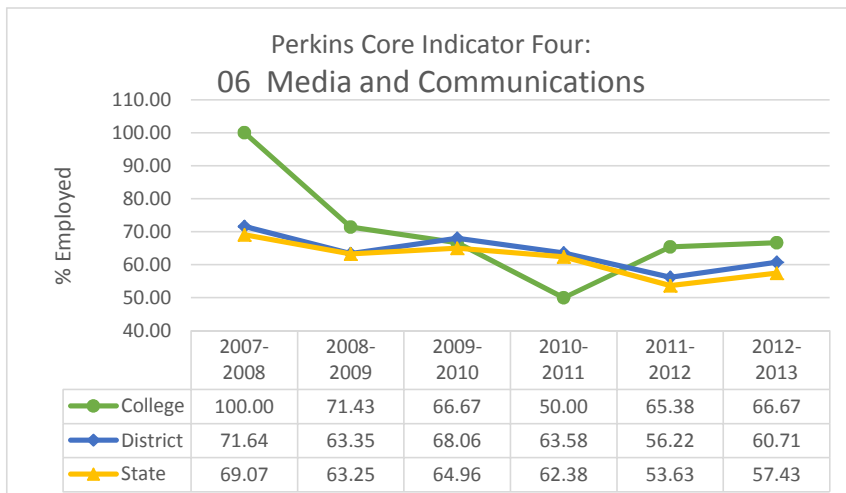

West Los Angeles College
Perkins Core Indicator Four: Employment Rate Comparison by 2-digit TOP Code

Source: https://misweb.cccco.edu/perkins/Core_Indicator_Reports/Core_PerformanceTrendReport_College.aspx
 Documentation: Perkins IV Core Indicator Cohort Definitions, Selection Methodology, and Report Specifications

West Los Angeles College
Perkins Core Indicator Four: Employment Rate Comparison by 2-digit TOP Code

West Los Angeles College
Perkins Core Indicator Four: Employment Rate Comparison by 2-digit TOP Code