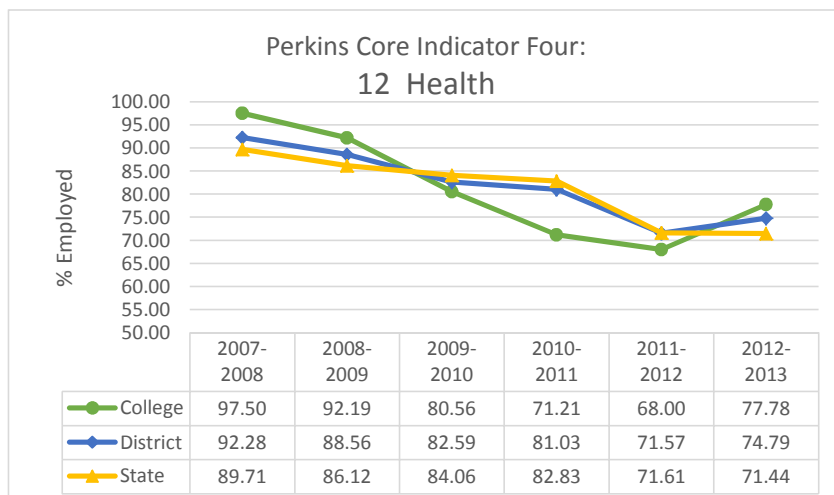

West Los Angeles College
Perkins Core Indicator Four: Employment Rate Comparison by 2-digit TOP Code

Source: https://misweb.cccco.edu/perkins/Core_Indicator_Reports/Core_PerformanceTrendReport_College.aspx
 Documentation: Perkins IV Core Indicator Cohort Definitions, Selection Methodology, and Report Specifications

West Los Angeles College
Perkins Core Indicator Four: Employment Rate Comparison by 2-digit TOP Code

West Los Angeles College
Perkins Core Indicator Four: Employment Rate Comparison by 2-digit TOP Code