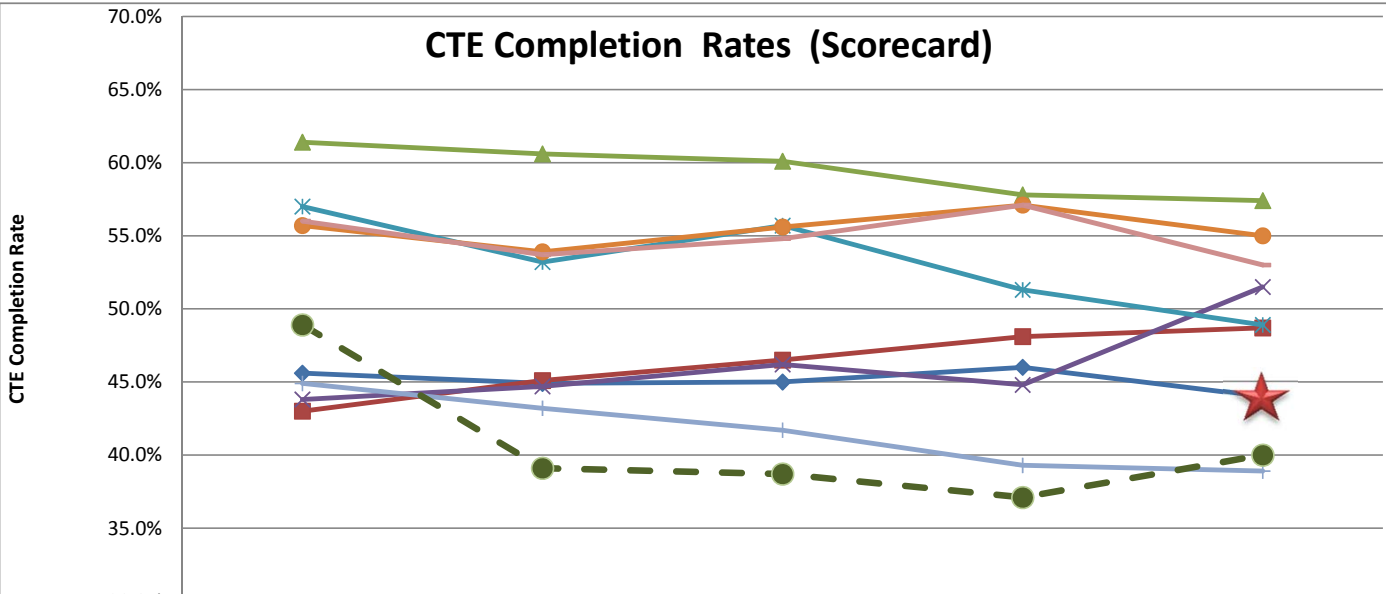

CTE Completion Rates (Scorecard)

	2004-2005	2005-2006	2006-2007	2007-2008	2008-2009
City	45.6%	44.9%	45.0%	46.0%	44.0%
East	43.0%	45.1%	46.5%	48.1%	48.7%
Harbor	61.4%	60.6%	60.1%	57.8%	57.4%
Mission	43.8%	44.7%	46.2%	44.8%	51.5%
Pierce	57.0%	53.2%	55.7%	51.3%	48.9%
Southwest	55.7%	53.9%	55.6%	57.1%	55.0%
Trade	44.9%	43.2%	41.7%	39.3%	38.9%
Valley	56.0%	53.7%	54.8%	57.1%	53.0%
West	48.9%	39.1%	38.7%	37.1%	40.0%